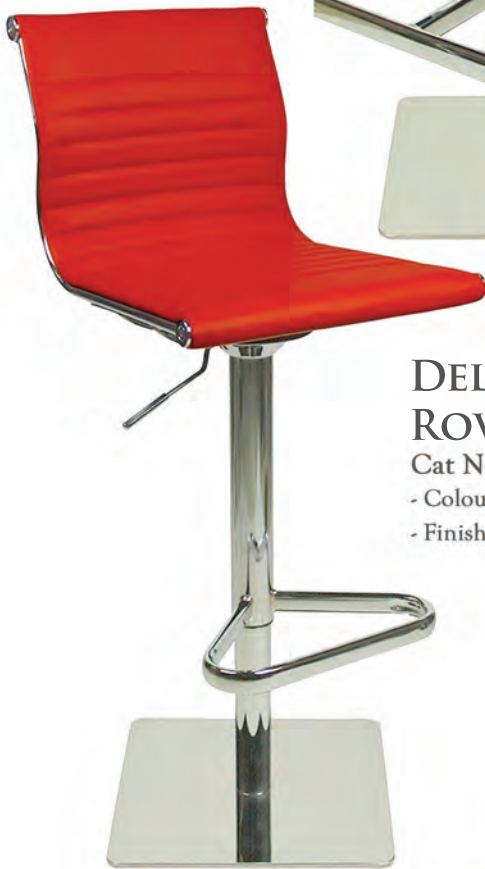

DELUXE SORRENTO - £139.99

Cat No. 006

- Colour: ● ○ ● ● ● ● ● ●

- Finish: Chrome ● Brushed Chrome ●