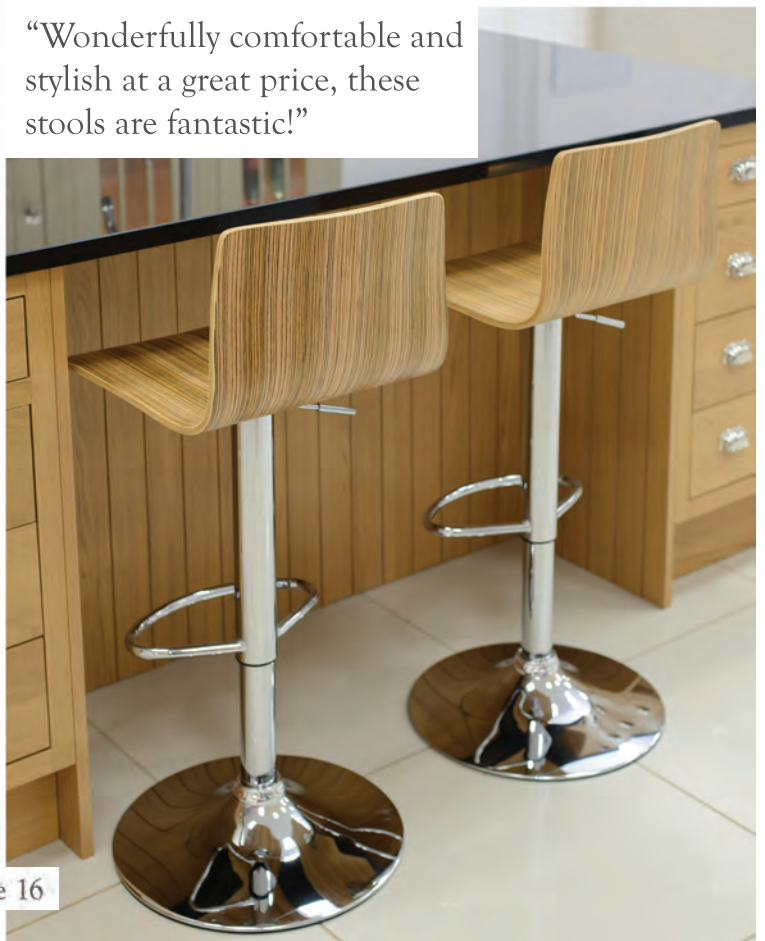

Cat No. 039

- Colour: **R** **D**
- Finish: Powder Coated
- Table Material: Wood
- Table Pictured: Rustic (R)
- Seats: Up to four

SARDINIA LARGE TABLE - £249.99

Cat No. 040

- Colour: **R** **D**
- Finish: Powder Coated
- Table Material: Wood
- Table Pictured: Rustic (R)
- Seats: Up to six